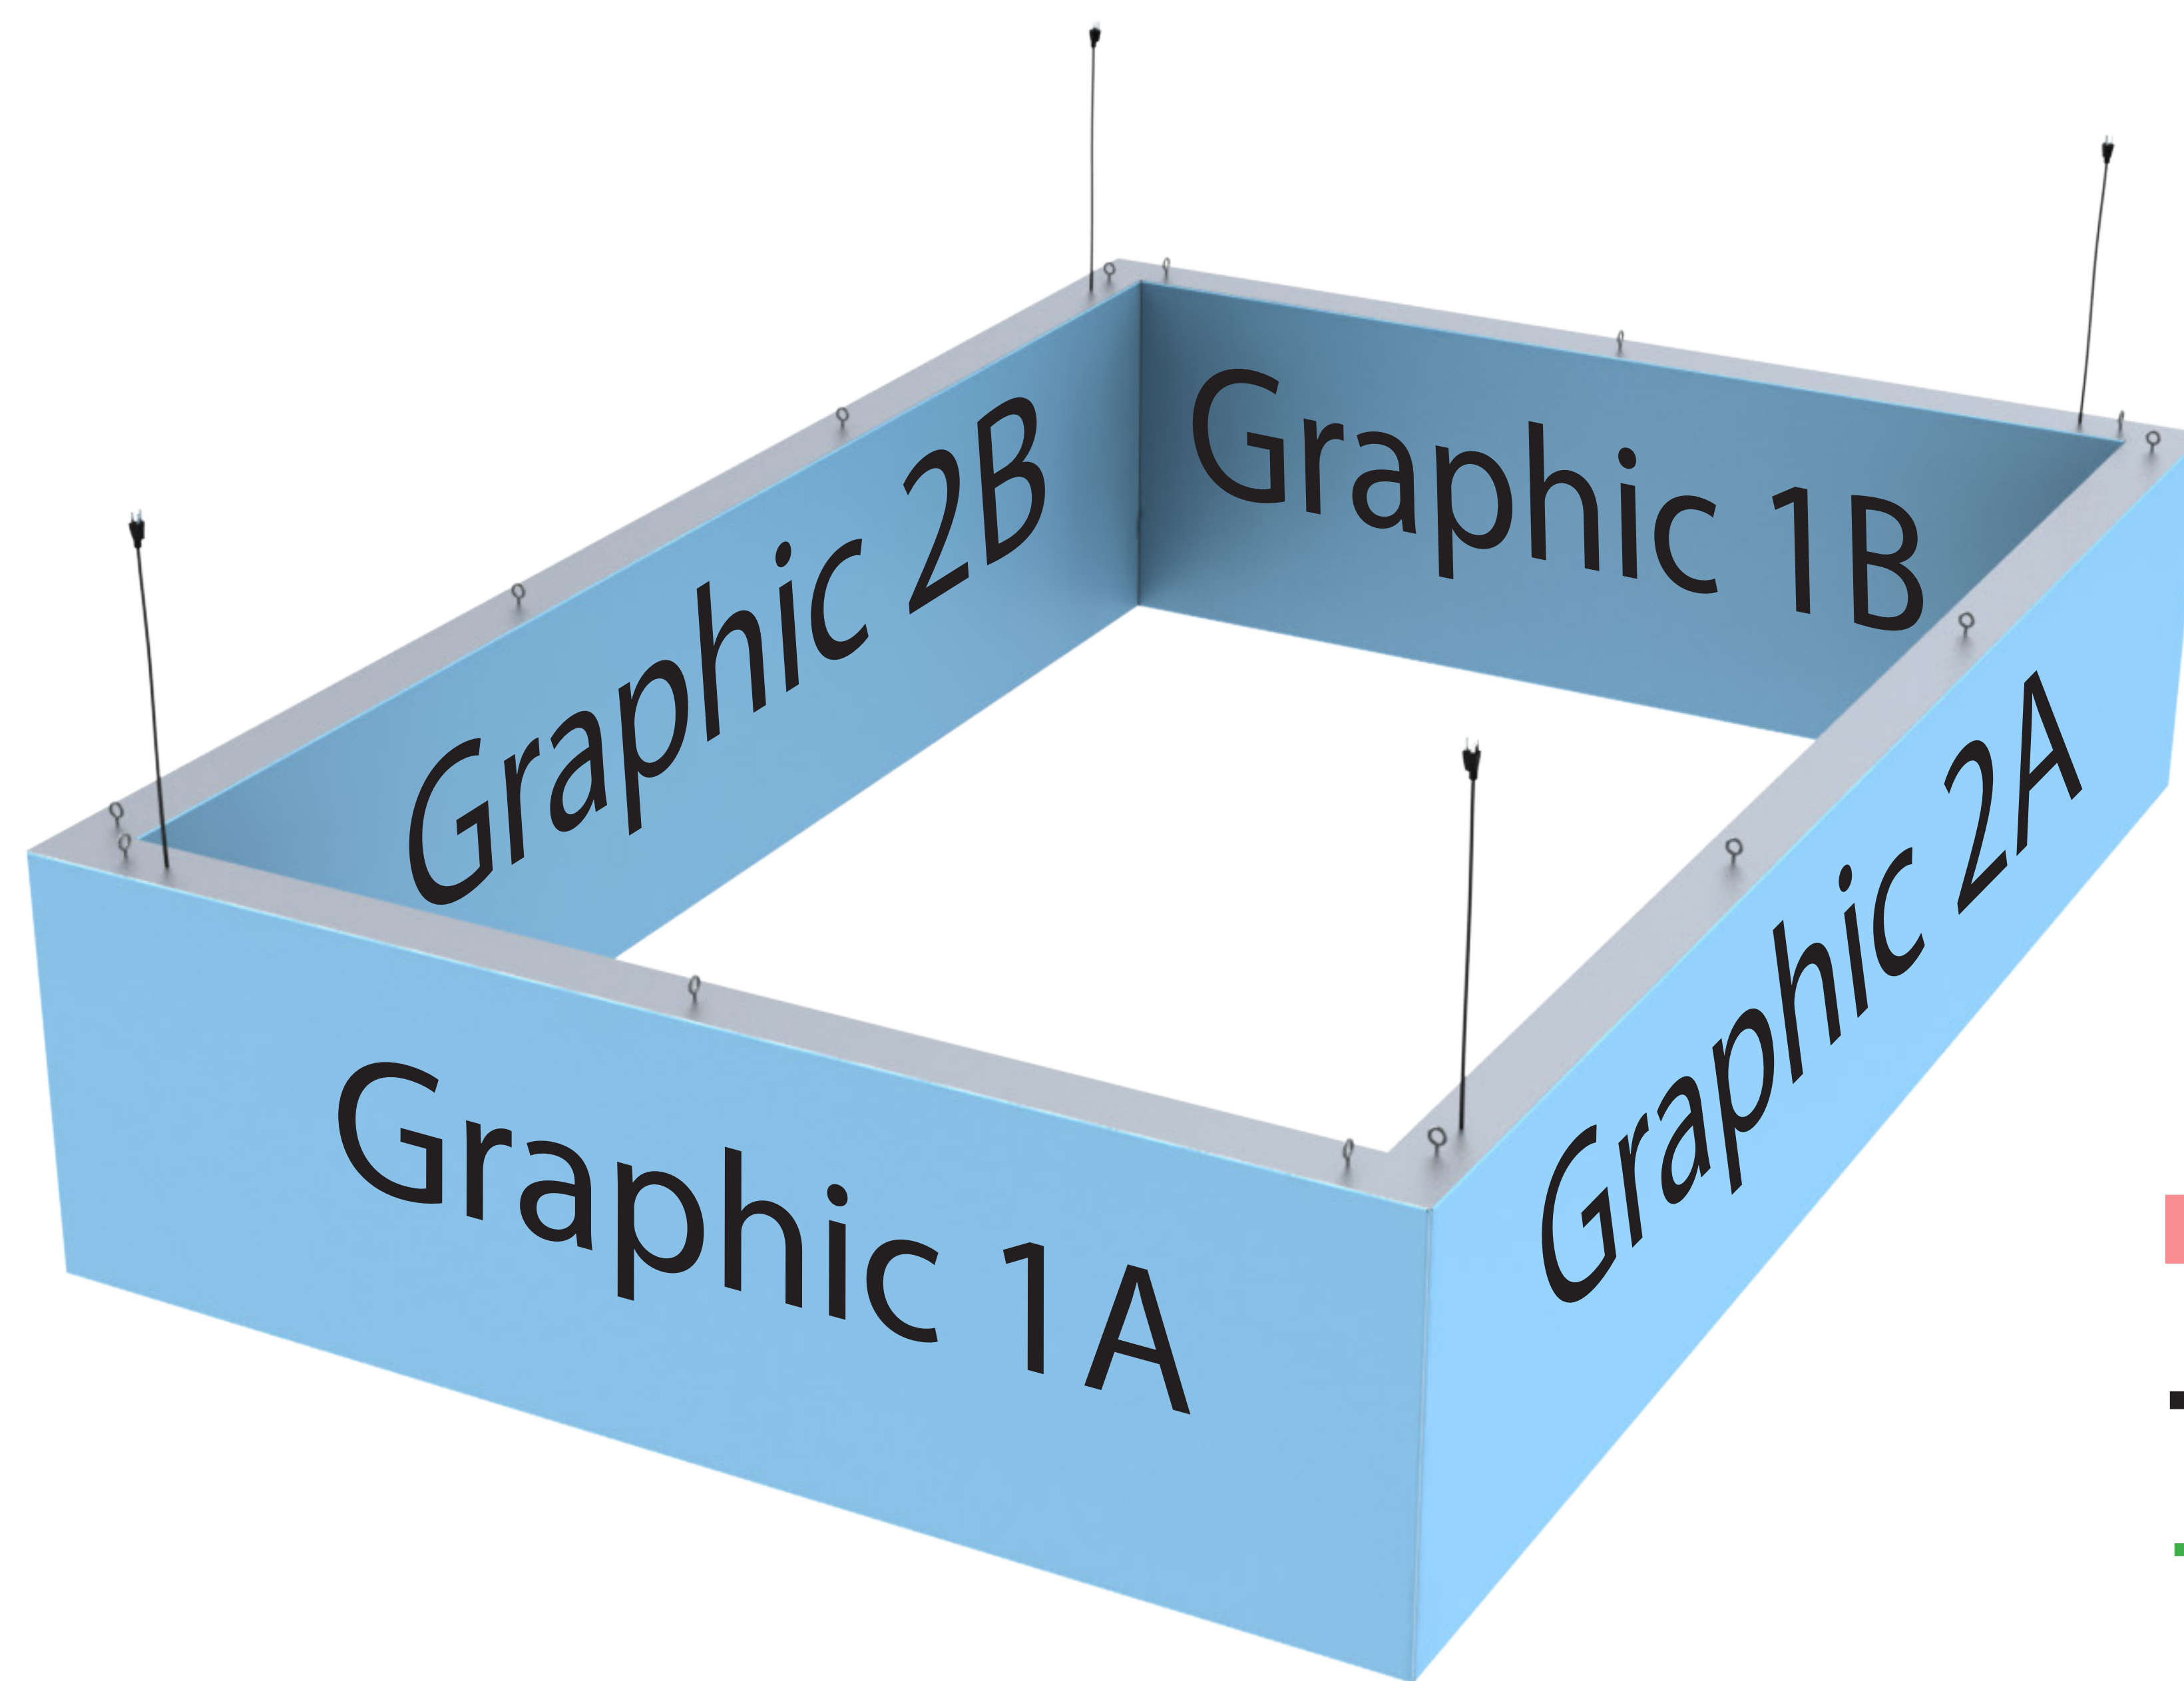

XSI084 - Graphic 2B - Inside Panel

Charisma Frame

Document Size: 40-1/2" x 32" (Includes bleeds)
@ 100 DPI recommended

Finished Size: 38-1/2" x 30"

File Specs:

- CMYK
- Convert all fonts to outlines
- Provide all linked files
- Provide any critical PMS colors
- **1" Bleed on each of 4 sides**
- **Extend background to full bleed**